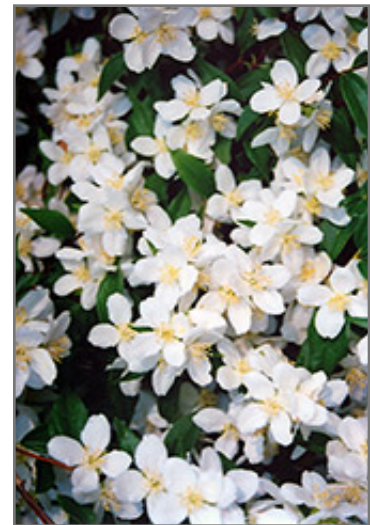

Galahad Mockorange*
Philadelphus 'Galahad'

Height: 4 feet

Spread: 4 feet

Sunlight: ☐ ☒

Hardiness Zone: 3a

Description:

A compact, rounded shrub prized for its highly fragrant white blooms in early summer, fades into the background the rest of the year; use in conjunction with other plants that can take over the show in summer; very adaptable and hardy

Ornamental Features

Galahad Mockorange is smothered in stunning clusters of fragrant white flowers with yellow eyes at the ends of the branches in late spring. It has green deciduous foliage. The serrated oval leaves do not develop any appreciable fall colour.

Landscape Attributes

Galahad Mockorange is a multi-stemmed deciduous shrub with an upright spreading habit of growth. Its relatively coarse texture can be used to stand it apart from other landscape plants with finer foliage.

This is a relatively low maintenance shrub, and should only be pruned after flowering to avoid removing any of the current season's flowers. It has no significant negative characteristics.

Galahad Mockorange is recommended for the following landscape applications;

- Mass Planting
- Hedges/Screening
- General Garden Use

Galahad Mockorange flowers
Photo courtesy of NetPS Plant Finder