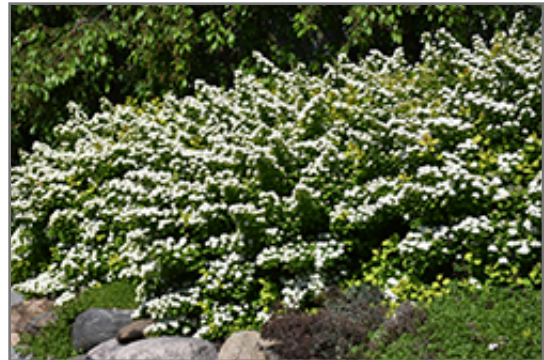

Glow Girl® Birch Leaf Spirea
Spiraea betulifolia 'Tor Gold'

Height: 24 inches

Spread: 24 inches

Sunlight: ○

Hardiness Zone: 3a

Other Names: Birchleaf Spirea

Description:

A striking garden shrub with bright yellow emerging foliage that it retains into the summer; white flowers appear in late spring; fall brings a blazing display of orange, gold and red; ideal for use along walkways and in rock gardens, very low maintenance

Ornamental Features

Glow Girl Birch Leaf Spirea features dainty clusters of white flowers at the ends of the branches from late spring to early summer. It has yellow deciduous foliage. The small oval leaves turn an outstanding red in the fall.

Landscape Attributes

Glow Girl Birch Leaf Spirea is a dense multi-stemmed deciduous shrub with a more or less rounded form. Its relatively fine texture sets it apart from other landscape plants with less refined foliage.

This is a relatively low maintenance shrub, and is best pruned in late winter once the threat of extreme cold has passed. It is a good choice for attracting butterflies to your yard, but is not particularly attractive to deer who tend to leave it alone in favor of tastier treats. It has no significant negative characteristics.

Glow Girl Birch Leaf Spirea is recommended for the following landscape applications;

Glow Girl Birch Leaf Spirea in bloom
Photo courtesy of NetPS Plant Finder