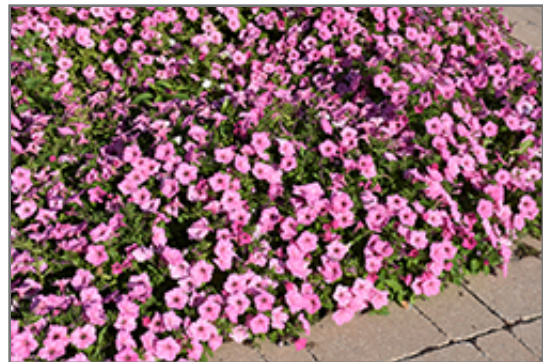

Easy Wave Pink Passion Petunia flowers
Photo courtesy of NetPS Plant Finder

Easy Wave Pink Passion Petunia in bloom
Photo courtesy of NetPS Plant Finder