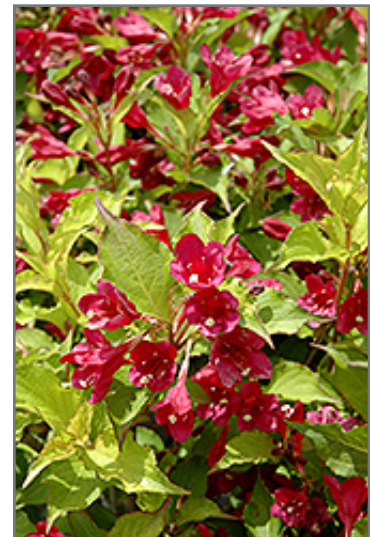

Ghost® Weigela
Weigela florida 'Carlton'

Height: 4 feet

Spread: 4 feet

Sunlight: ○

Hardiness Zone: 4a

Description:

This is one interesting weigela; forms a mounded shrub with foliage that starts out green then turns an iridescent butter yellow, finishing almost greenish-white in fall; long blooming ruby red trumpet-shaped flowers attract hummingbirds

Ornamental Features

Ghost Weigela features showy clusters of ruby-red trumpet-shaped flowers with creamy white anthers along the branches from late spring to mid fall. It has attractive buttery yellow deciduous foliage which emerges light green in spring. The pointy leaves are highly ornamental and turn an outstanding white in the fall. The smooth gray bark and brick red branches add an interesting dimension to the landscape.

Landscape Attributes

Ghost Weigela is a dense multi-stemmed deciduous shrub with a mounded form. Its relatively fine texture sets it apart from other landscape plants with less refined foliage.

This shrub will require occasional maintenance and upkeep, and should only be pruned after flowering to avoid removing any of the current season's flowers. It is a good choice for attracting hummingbirds to your yard. It has no significant negative characteristics.

Online Plant Search

Ghost Weigela is recommended for the following landscape applications;

- Accent
- Mass Planting
- Hedges/Screening
- General Garden Use

Planting & Growing

Ghost Weigela will grow to be about 4 feet tall at maturity, with a spread of 4 feet. It tends to fill out right to the ground and therefore doesn't necessarily require facer plants in front. It grows at a medium rate, and under ideal conditions can be expected to live for approximately 30 years.