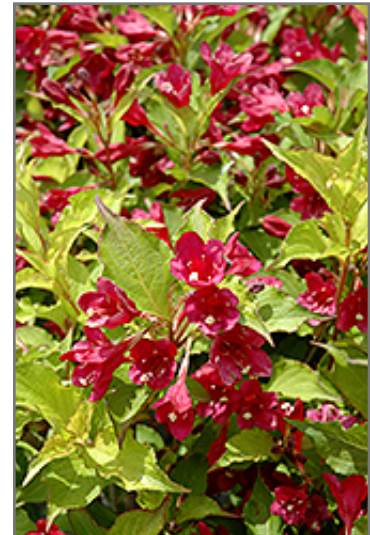

Ghost® Weigela
Weigela florida 'Carlton'

Height: 4 feet

Spread: 4 feet

Sunlight: ○

Hardiness Zone: 4a

Description:

This is one interesting weigela; forms a mounded shrub with foliage that starts out green then turns an iridescent butter yellow, finishing almost greenish-white in fall; long blooming ruby red trumpet-shaped flowers attract hummingbirds

Ornamental Features

Ghost Weigela features showy clusters of ruby-red trumpet-shaped flowers with creamy white anthers along the branches from late spring to mid fall. It has attractive buttery yellow deciduous foliage which emerges light green in spring. The pointy leaves are highly ornamental and turn an outstanding white in the fall. The smooth gray bark and brick red branches add an interesting dimension to the landscape.

Landscape Attributes

Ghost Weigela is a dense multi-stemmed deciduous shrub with a mounded form. Its relatively fine texture sets it apart from other landscape plants with less refined foliage.

This shrub will require occasional maintenance and upkeep, and should only be pruned after flowering to avoid removing any of the current season's flowers. It is a good choice for attracting hummingbirds to your yard. It has no significant negative characteristics.

Online Plant Search

Ghost Weigela is recommended for the following landscape applications;

- Accent
- Mass Planting
- Hedges/Screening
- General Garden Use

Planting & Growing

Ghost Weigela will grow to be about 4 feet tall at maturity, with a spread of 4 feet. It tends to fill out right to the ground and therefore doesn't necessarily require facer plants in front. It grows at a medium rate, and under ideal conditions can be expected to live for approximately 30 years.