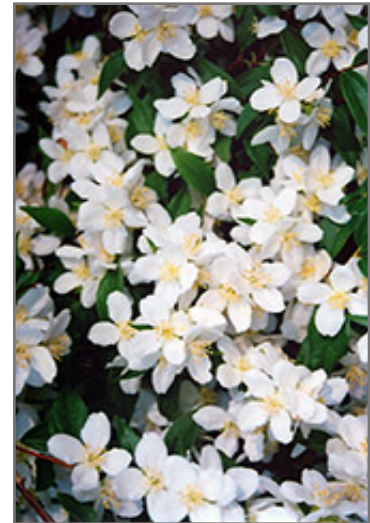

Galahad Mockorange*
Philadelphus 'Galahad'

Height: 4 feet

Spread: 4 feet

Sunlight: ☐ ☒

Hardiness Zone: 3a

Description:

A compact, rounded shrub prized for its highly fragrant white blooms in early summer, fades into the background the rest of the year; use in conjunction with other plants that can take over the show in summer; very adaptable and hardy

Ornamental Features

Galahad Mockorange is smothered in stunning clusters of fragrant white flowers with yellow eyes at the ends of the branches in late spring. It has green deciduous foliage. The serrated oval leaves do not develop any appreciable fall colour.

Landscape Attributes

Galahad Mockorange is a multi-stemmed deciduous shrub with an upright spreading habit of growth. Its relatively coarse texture can be used to stand it apart from other landscape plants with finer foliage.

This is a relatively low maintenance shrub, and should only be pruned after flowering to avoid removing any of the current season's flowers. It has no significant negative characteristics.

Galahad Mockorange is recommended for the following landscape applications;

- Mass Planting
- Hedges/Screening
- General Garden Use

Galahad Mockorange flowers
Photo courtesy of NetPS Plant Finder