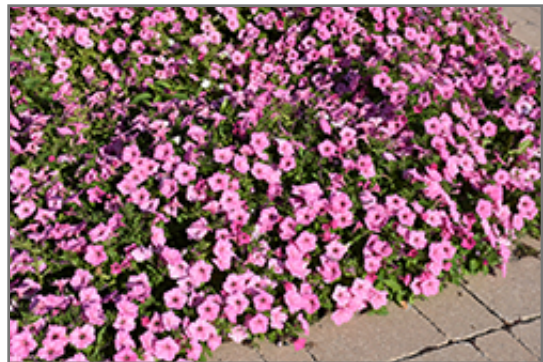

Easy Wave Pink Passion Petunia flowers
Photo courtesy of NetPS Plant Finder

Easy Wave Pink Passion Petunia in bloom
Photo courtesy of NetPS Plant Finder