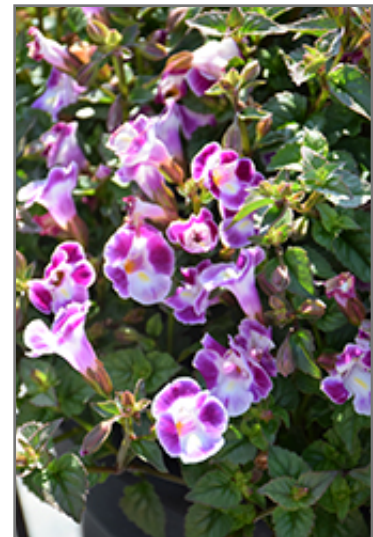

*Summer Wave Bouquet Deep Rose
Torenia flowers
Photo courtesy of NetPS Plant Finder*