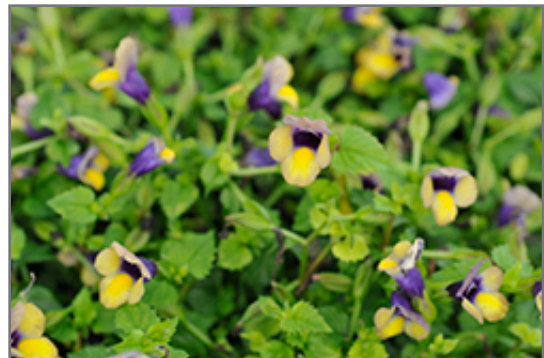

**Summer Wave® Bouquet Gold
Torenia**

Torenia 'Summer Wave Bouquet Gold'

Height: 12 inches

Spread: 20 inches

Spacing: 18 inches

Sunlight: ● ●

Hardiness Zone: (annual)

Other Names: Wishbone Flower

Group/Class: Summer Wave Series

Description:

Early flowering with a compact habit, this variety features golden yellow flowers with purple eyes sitting above green foliage; self-cleaning, great for shaded containers, hanging baskets and garden beds; well branched with excellent heat tolerance

Ornamental Features

Summer Wave Bouquet Gold Torenia features showy gold tubular flowers with purple throats along the stems from late spring to mid fall. Its small fragrant pointy leaves remain green in colour throughout the season.

Landscape Attributes

Summer Wave Bouquet Gold Torenia is an herbaceous annual with a mounded form. Its relatively fine texture sets it apart from other garden plants with less refined foliage.

This plant will require occasional maintenance and upkeep, and should not require much pruning, except when necessary, such as to remove dieback. It is a good choice for attracting bees and hummingbirds to your yard, but is not particularly attractive to deer who tend to leave it alone in favor of tastier treats. It has no significant negative characteristics.

Summer Wave Bouquet Gold Torenia is recommended for the following landscape applications;

*Summer Wave Bouquet Gold Torenia flowers
Photo courtesy of NetPS Plant Finder*